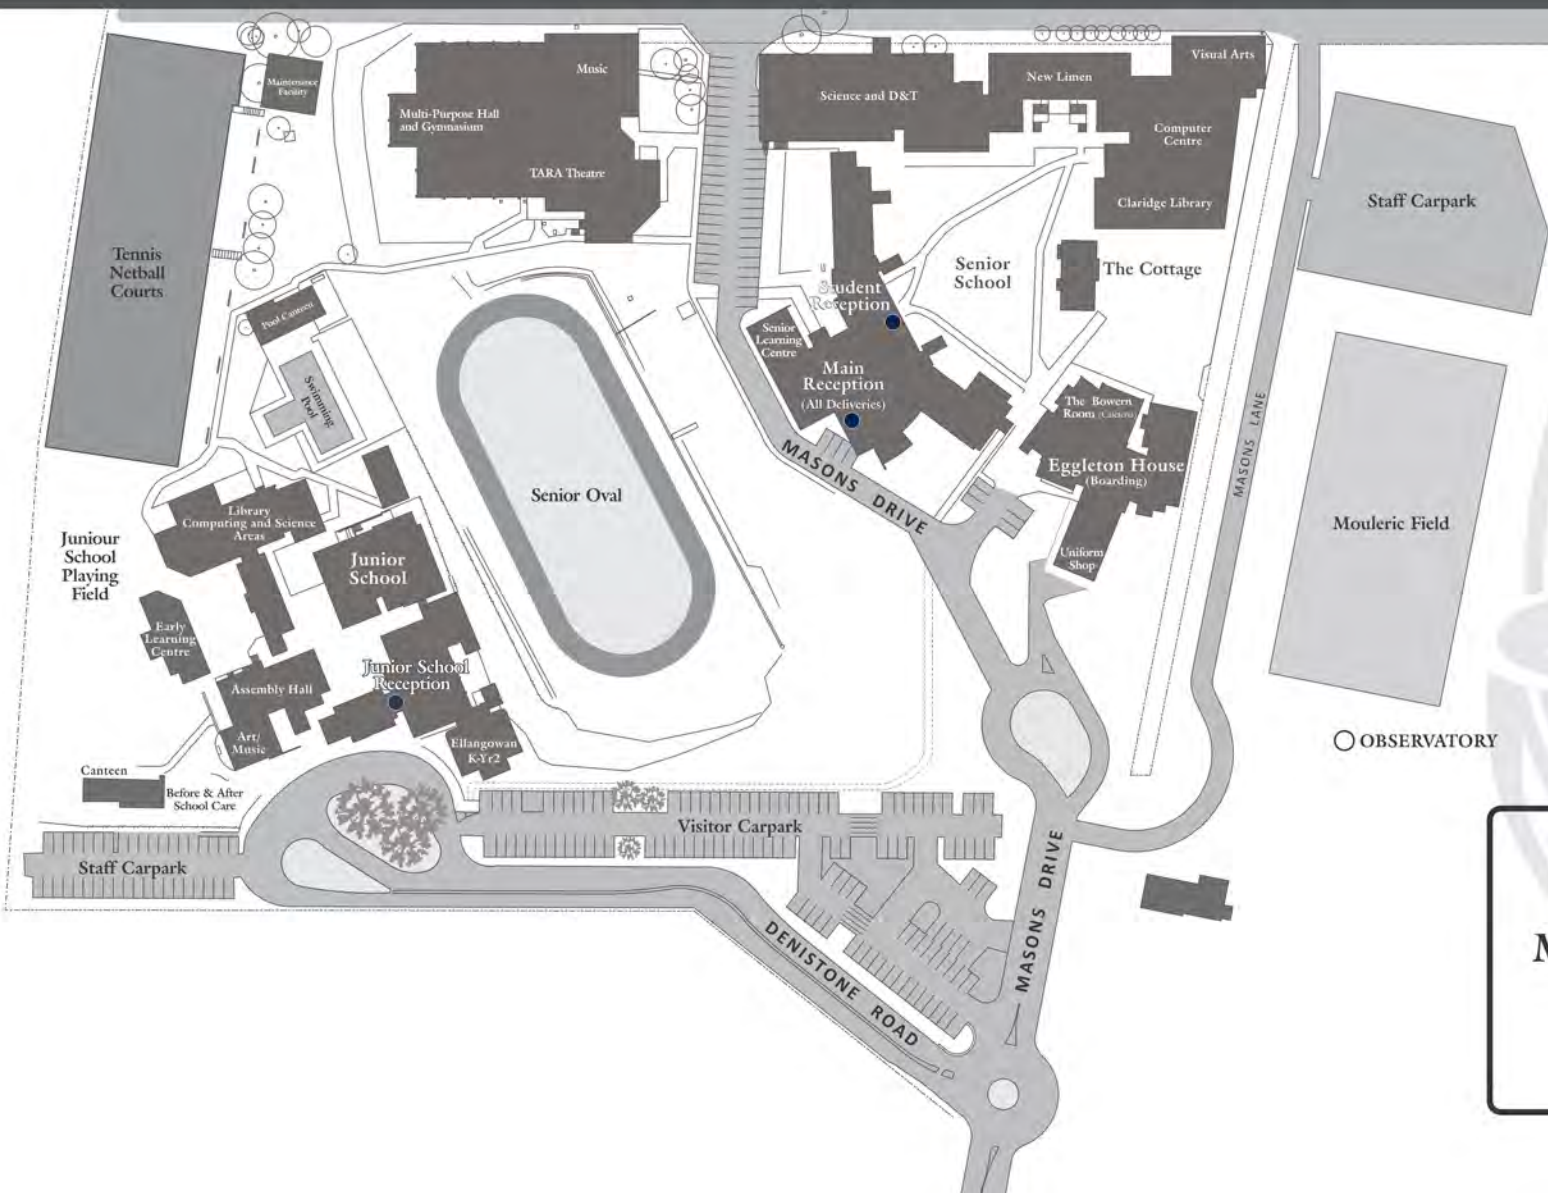

# TARA

Anglican School for Girls

Masons Drive North Parramatta NSW 2151

# School Map

**All Visitors and Deliveries  
MUST REPORT to  
Main Reception upon arrival.**

**Main Reception Hours  
8am till 4.30pm**