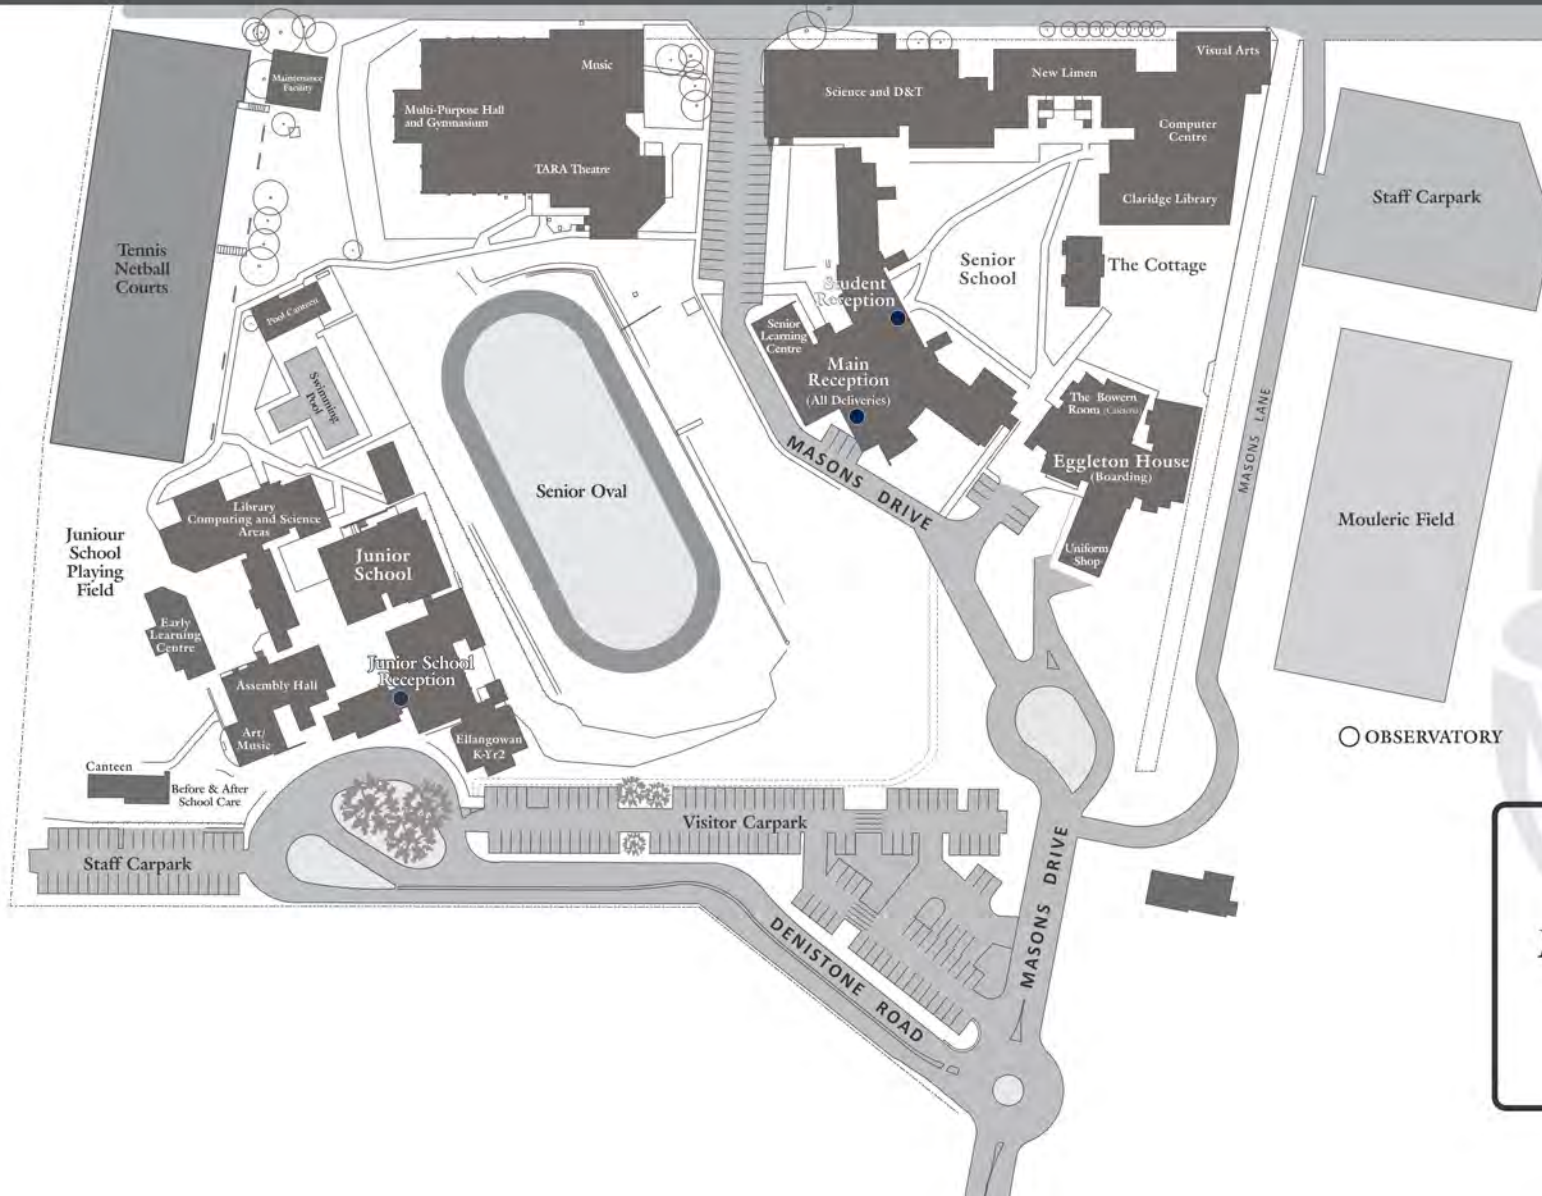

TARA

Anglican School for Girls

Masons Drive North Parramatta NSW 2151

School Map

**All Visitors and Deliveries
MUST REPORT to
Main Reception upon arrival.**

**Main Reception Hours
8am till 4.30pm**