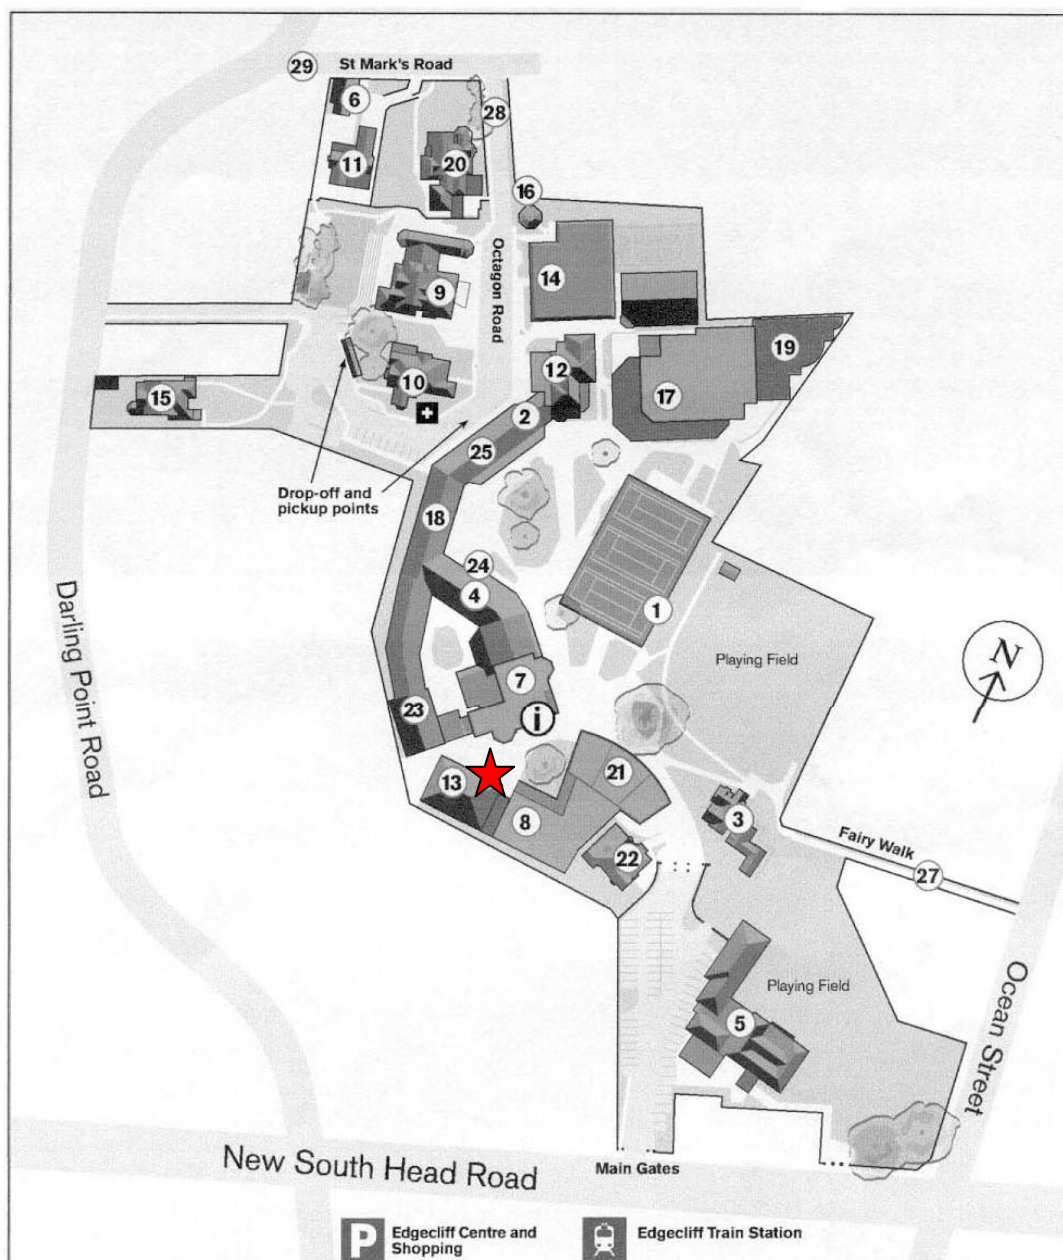

ASCHAM SCHOOL

School Address: 188 New South Head Rd, Edgecliff

Limited parking is available on-site via the entrance on New South Head Road. Alternatively, parking is available on Darling Point Road. Edgecliff Train Station and Bus Interchange are directly opposite the main gates on New South Head Road.

★ indicates the central meeting point for debating and the supper room in the foyer of the Margaret Bailey Building. To find the building, enter through the main gates on New South Head Road and head along the path until you get to the giant fig tree. Turn left and walk forward and you will find the foyer, where topics will be distributed.