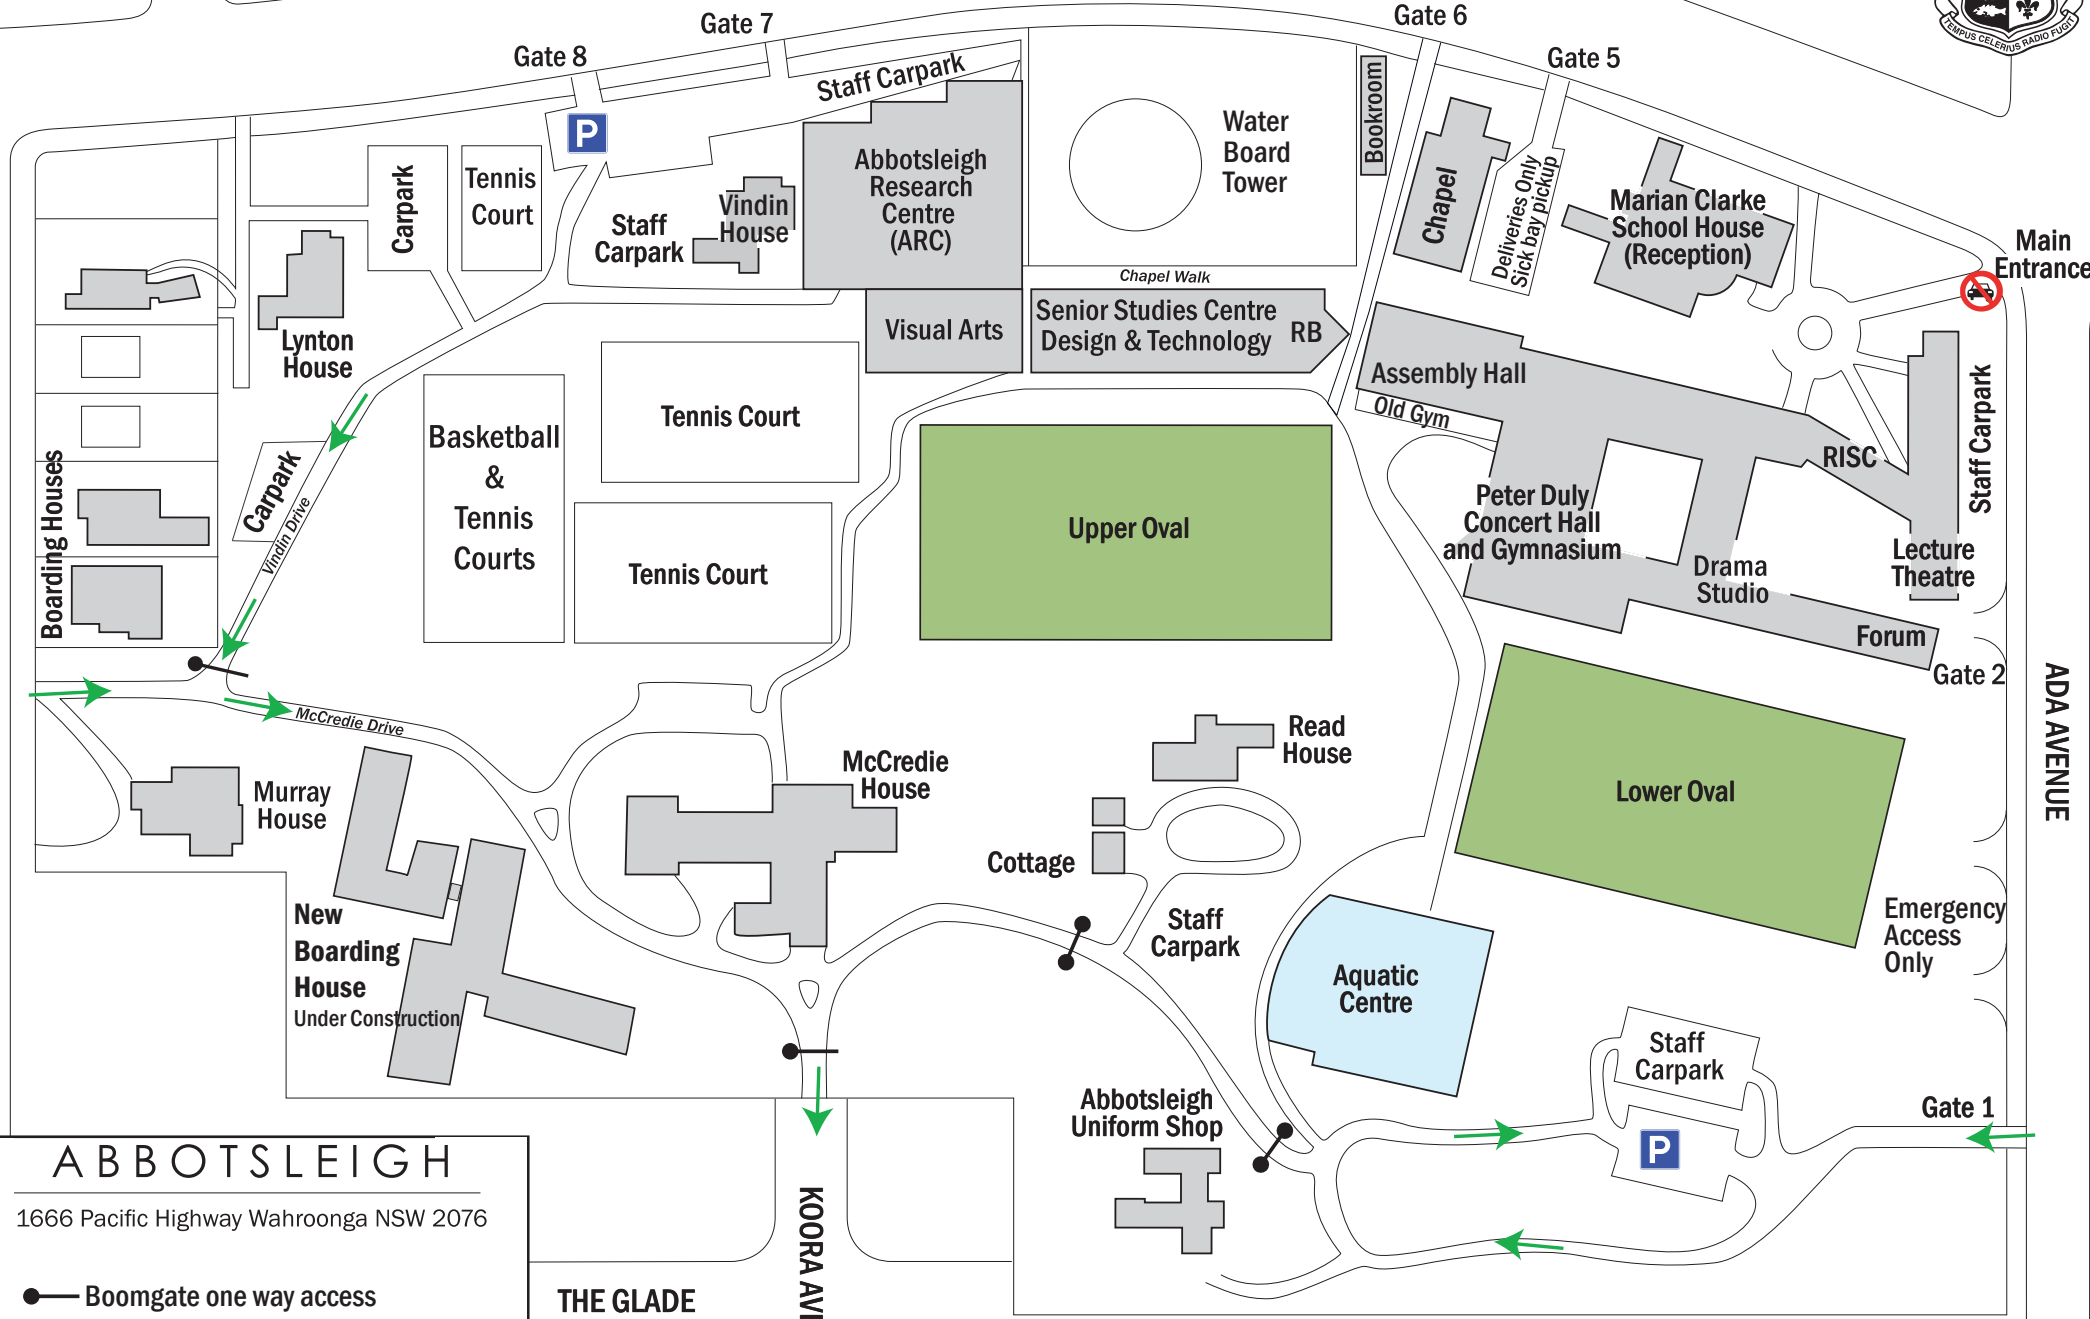

PACIFIC HIGHWAY

LUCINDA AVENUE

# ABBOTSLEIGH

1666 Pacific Highway Wahroonga NSW 2076

- Boomgate one way access
- Boomgate by key only access

THE GLADE

KOORA AVENUE

ADA AVENUE

Main Entrance

Gate 2

Visual Arts

Chapel

Deliveries Only Sick bay pickup

Marian Clarke School House (Reception)

Main Entrance

Boarding Houses

McCredie Drive

Carpark

Vindin Drive

Gate 8

Gate 7

Gate 6

Gate 5

Gate 2

Gate 1