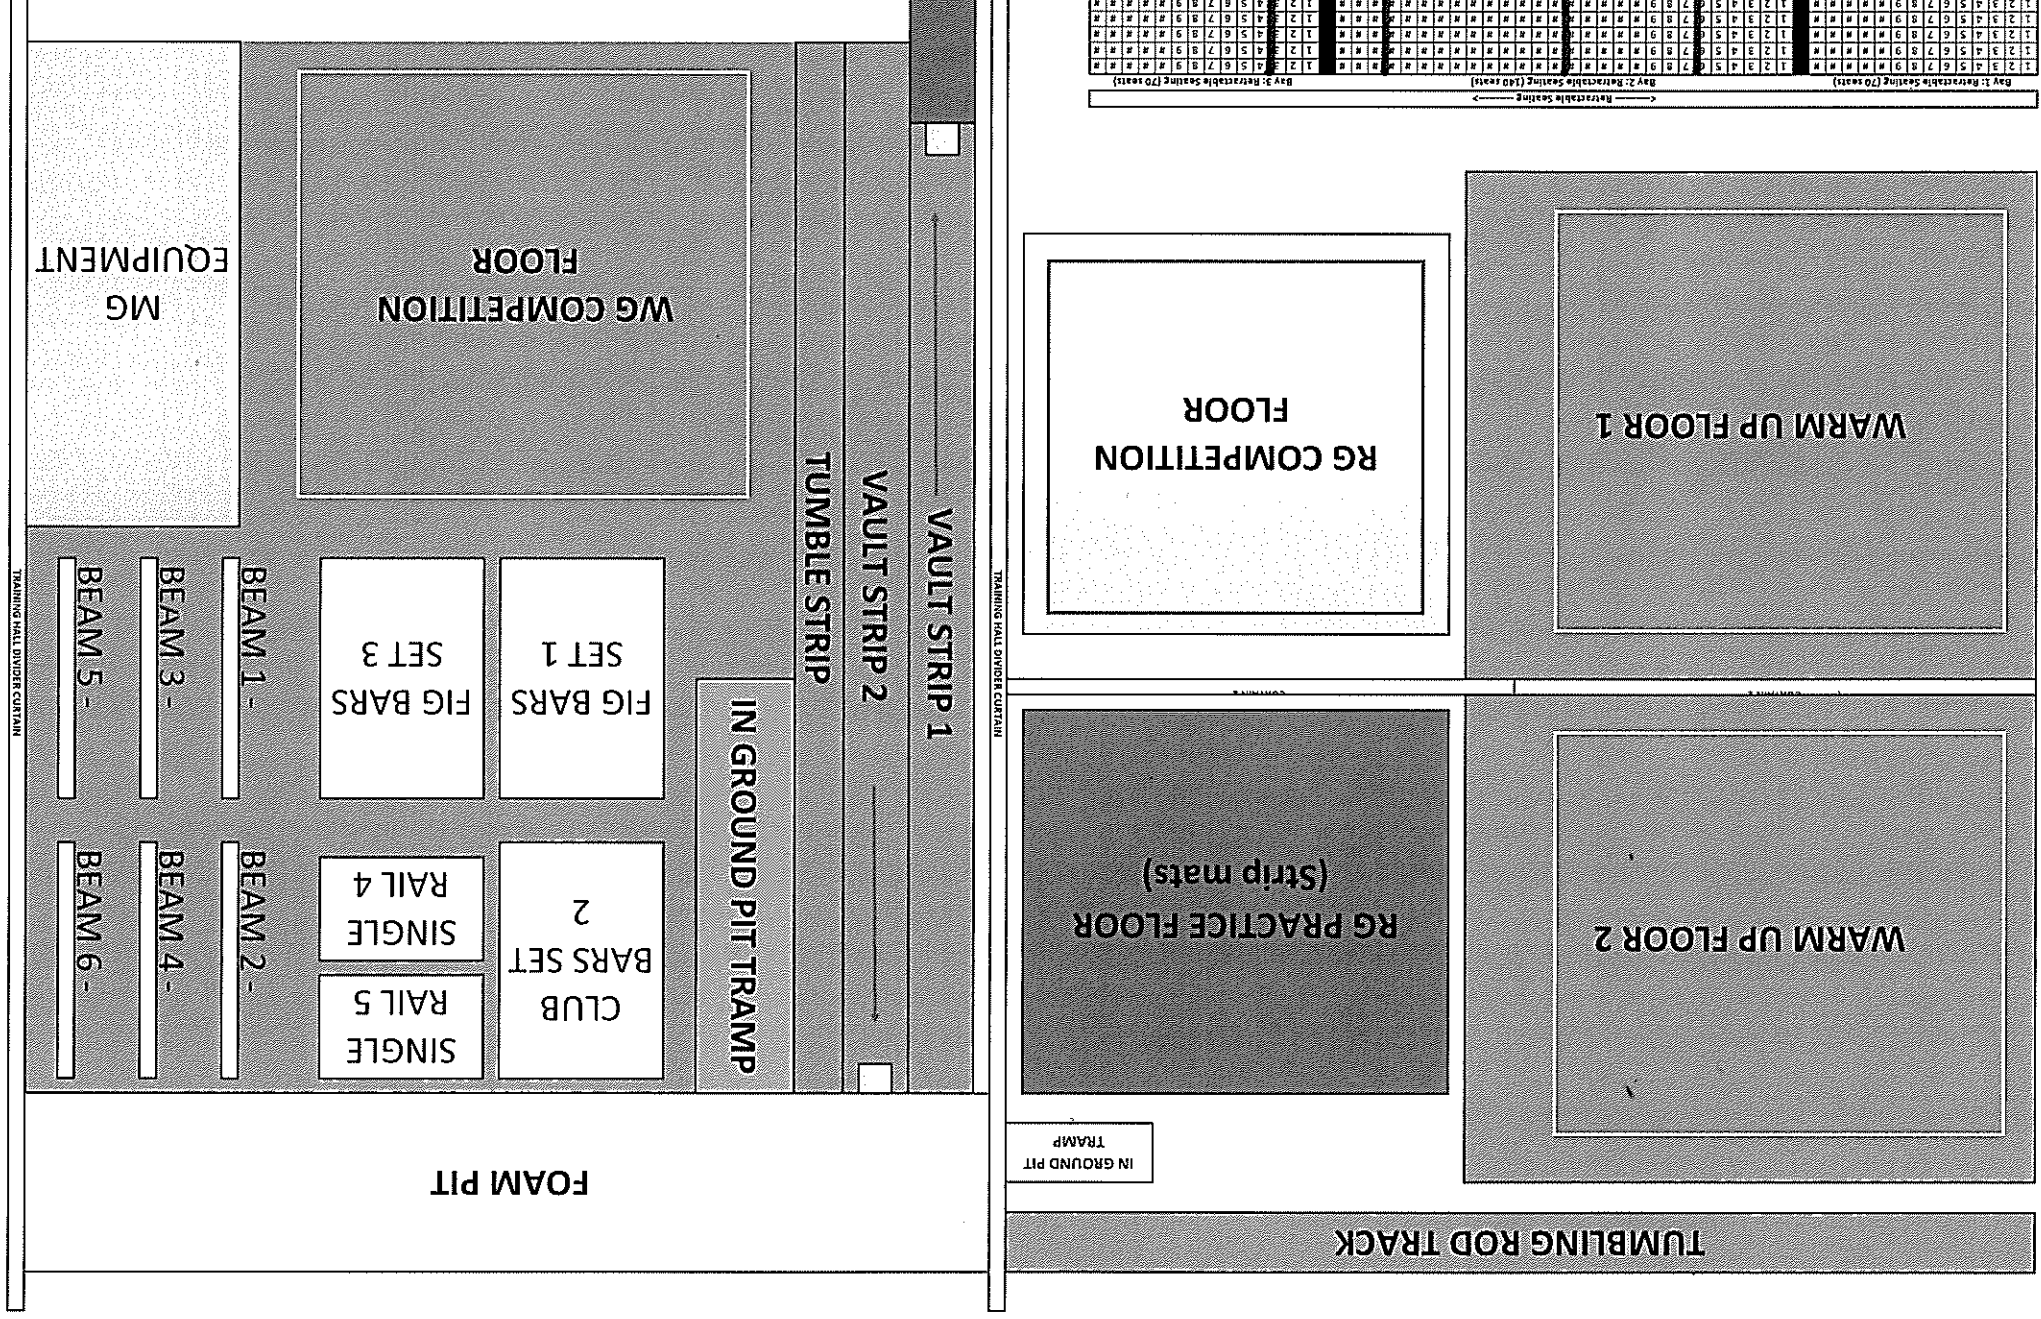

SGAC 2017 IGSSA FLOOR AND SEATING PLAN

Checklist:

- Tables-how many and locations
- Chairs-how many and locations
- Sound requirements
- Timetable for the event

TOTAL SEATING: 1156 SEATS (876 SEATER STADIUM, 280 SEATER
RETRACTABLE SEATING PLUS 3 DISABILITY ZONES)

ROW	A	B	C	D	E	F	G	H	I	J	K	L	M	N	O	P	Q	R	S	T	U	V	W	X	Y	Z
A-G	1	SPARE																								
A-F	2	SPARE																								
A-F	2	MEN-36																								
A-F	2	PLC-42																								
A-F	2	RAY-50																								
A-F	2/3	KRB-23																								
A-E	3	PM-55																								
A-E	4	DNN-20																								
A-E	4	LGN-35																								
A-E	4	ASC-30																								
A-E	4	PLA																								
A-E	5	KAM-25																								
A-E	5	MER-25																								
A-E	5	PRE-20																								
A-E	5	STC-35																								
A-E	5/6	ROS-25																								
A-E	6	SCE-45																								
A-E	6	MLC-50																								
A-E	6/7	ABS-20																								
A-E	6/7	SPARE																								